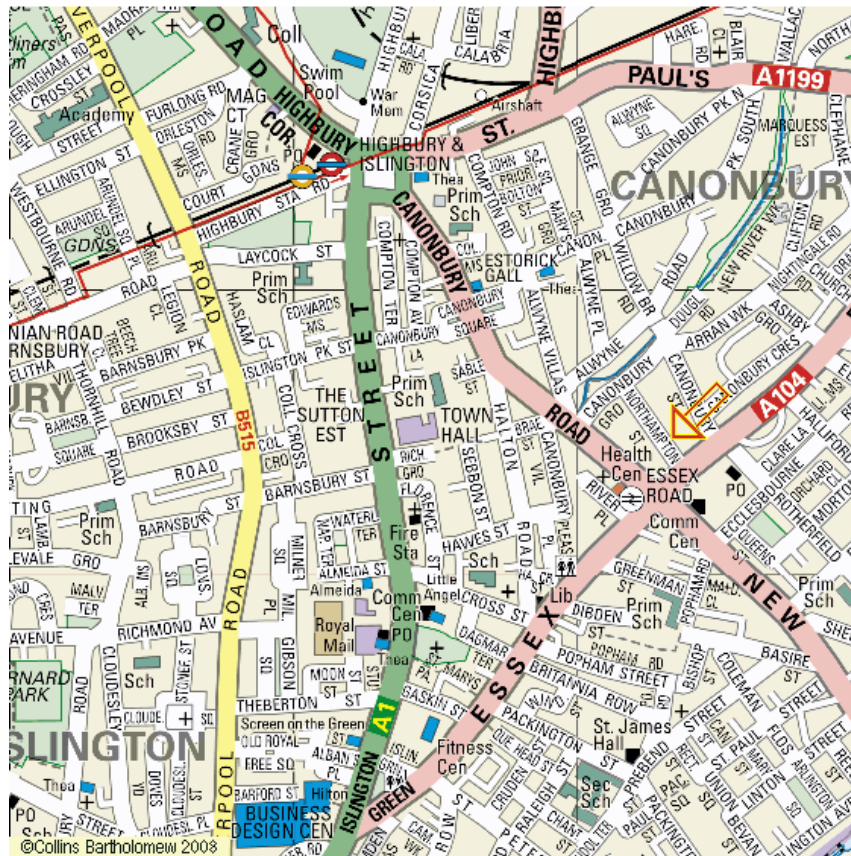

Where to find us:

Prospects
Studio 8, The Ivories
6-8 Northampton Street
London
N1 2HY

Our offices look like this:

How to get here:

Angel
Highbury & Islington

Essex Road
Highbury & Islington

73, 38, 271,
341, 476, 56